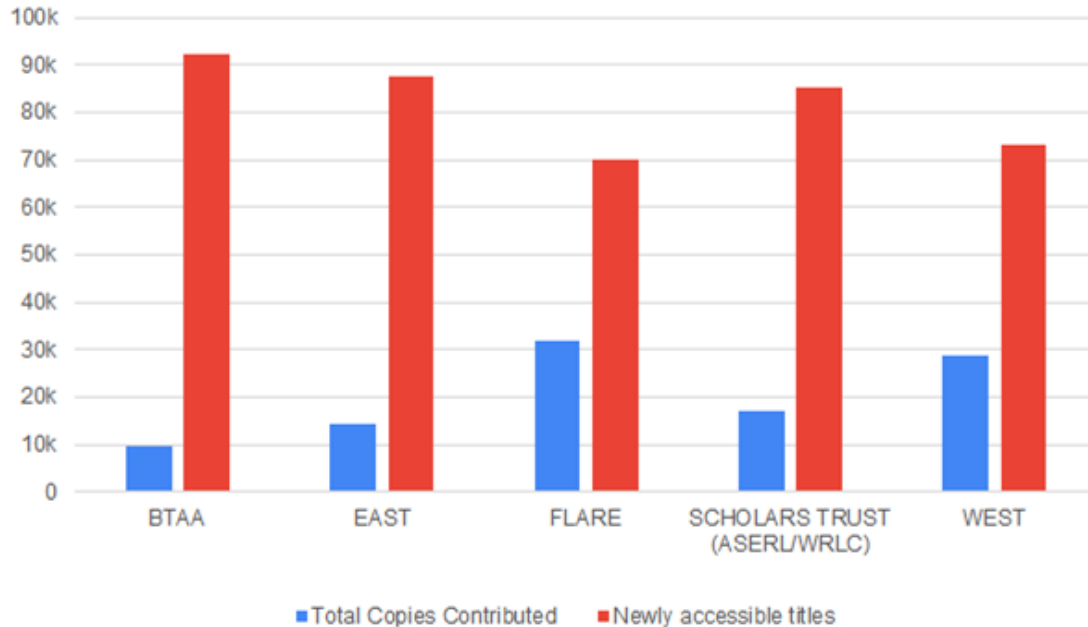

Collection Growth

Rosemont Alliance Counts

Total Copies - **102,159**

Total “New” Copies - **88,665**

Total Unique Titles - **56,920**

Duplication

Titles with 1 copy - **36,702**

Titles with 2 copies - **8,691**

Titles with 3+ copies - **11,527**

Reciprocal Retention

Contributions & Gains

All participants in the Rosemont Alliance agree and affirm that all holdings retained by their respective programs are also retained under the Rosemont Shared Print Alliance and, by definition, subject to the Rosemont shared policies or guidelines, including the Access Principles.