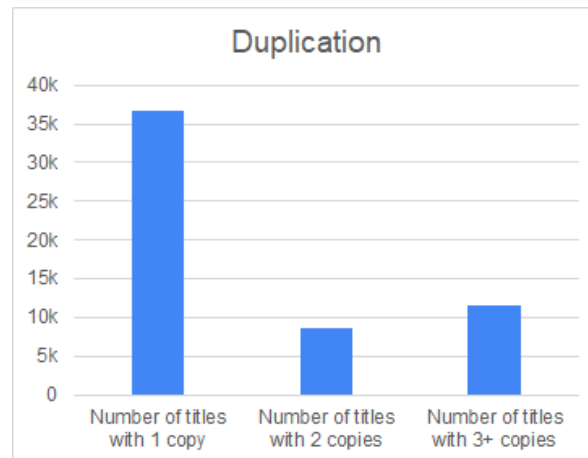

Collection Growth

Rosemont Alliance Counts

Total Copies - **102,159**

Total “New” Copies - **88,665**

Total Unique Titles - **56,920**

Duplication

Titles with 1 copy - **36,702**

Titles with 2 copies - **8,691**

Titles with 3+ copies - **11,527**

Reciprocal Retention

Contributions & Gains

All participants in the Rosemont Alliance agree and affirm that all holdings retained by their respective programs are also retained under the Rosemont Shared Print Alliance and, by definition, subject to the Rosemont shared policies or guidelines, including the Access Principles.