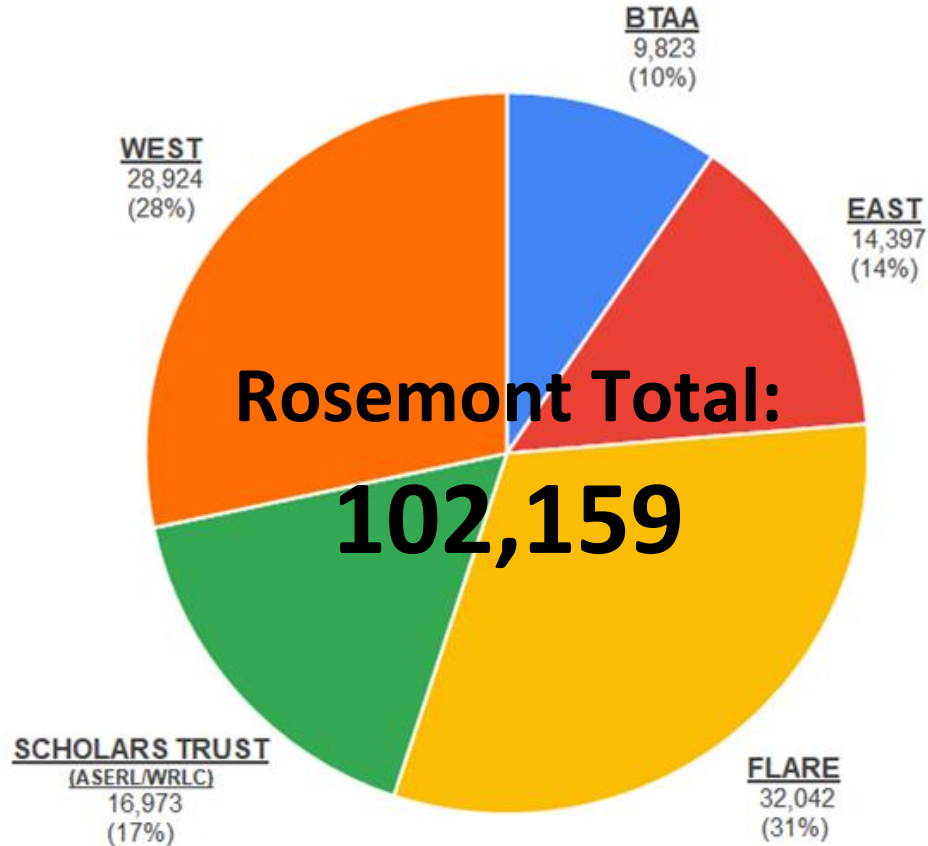

Rosemont Shared Print Alliance

PAN Update

January 2020
Philadelphia, PA

Participating Programs

- Big Ten Academic Alliance
- EAST
- FLARE
- Scholars Trust
- WEST

FLorida
Academic
REpository

Collection Growth

Collection Growth

Rosemont Alliance Counts

Total Copies - **102,159**

Total “New” Copies - **88,665**

Total Unique Titles - **56,920**

Duplication

Titles with 1 copy - **36,702**

Titles with 2 copies - **8,691**