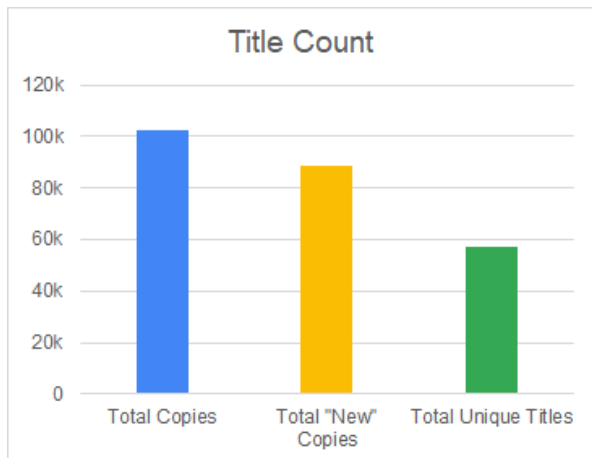

Collection Growth

Rosemont Alliance Counts

Total Copies - **102,159**

Total “New” Copies - **88,665**

Total Unique Titles - **56,920**

Duplication

Titles with 1 copy - **36,702**

Titles with 2 copies - **8,691**

Titles with 3+ copies - **11,527**

Reciprocal Retention

Contributions & Gains

All participants in the Rosemont Alliance agree and affirm that all holdings retained by their respective programs are also retained under the Rosemont Shared Print Alliance and, by definition, subject to the Rosemont shared policies or guidelines, including the Access Principles.